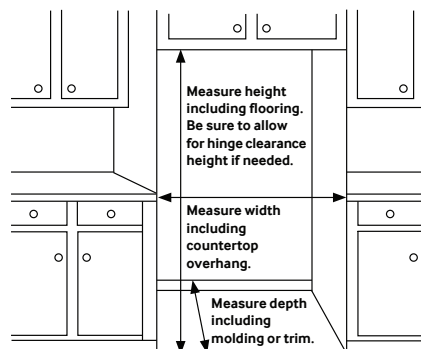

Rating

ENERGY STAR®-rated:
633 kWh/yr

Counter-Depth, 4-Door Refrigerator

22.6 cu. ft. Capacity

RF23M8960S4

Dimensions

Installation Specifications

1. Measure the height, width and depth of the opening, making sure to include baseboards, molding tile, countertop overhang, etc. Check to be sure there is enough room to open the door (consider walls, islands or other obstacles when measuring).
2. Refer to illustration below to determine dimensions.
3. Allow 2.5" of clearance on hinge side of refrigerator when installing next to a wall where handle may make contact.
4. Allow 1" minimum clearance at rear for proper air circulation and water/electrical connections. Allow a $\frac{3}{8}$ " minimum clearance at sides and top for ease of installation.
5. Ensure each door and entryway in the home is wide enough for the refrigerator to be moved through easily.

For optimal usage and to be able to open refrigerator doors completely, do not install next to a wall.

Please note: The following dimension and cutout information is for planning purposes only. For complete installation details, consult manual packed with product, or download manual online at samsung.com.

Total Capacity: 22.6 cu. ft.

Refrigerator: 12.9 cu. ft.

- Premium External Filtered Water and Ice Dispenser (Crushed or Cubed Ice)
- High-Efficiency LED Lighting
- 2 Crispers
- 5 Tempered Glass Shelves
 - 1 Slide-In
 - 1 Foldable Half
 - 2 Fixed
 - 1 Full Width Metal Shelf on Crisper
- 7 Door Bins
 - Right Door: 3 Gallon Bins
 - Left Door: 4 Regular Bins

*Compressor, evaporator, condenser, drier and connecting tubing.

Product Dimensions & Weight

Dimensions (WxHxD with hinges, handles and doors): $35\frac{3}{4}$ " x 70 " x $30\frac{1}{2}$ "

Dimensions (WxHxD without hinges and door): $35\frac{3}{4}$ " x $68\frac{7}{8}$ " x 24 "