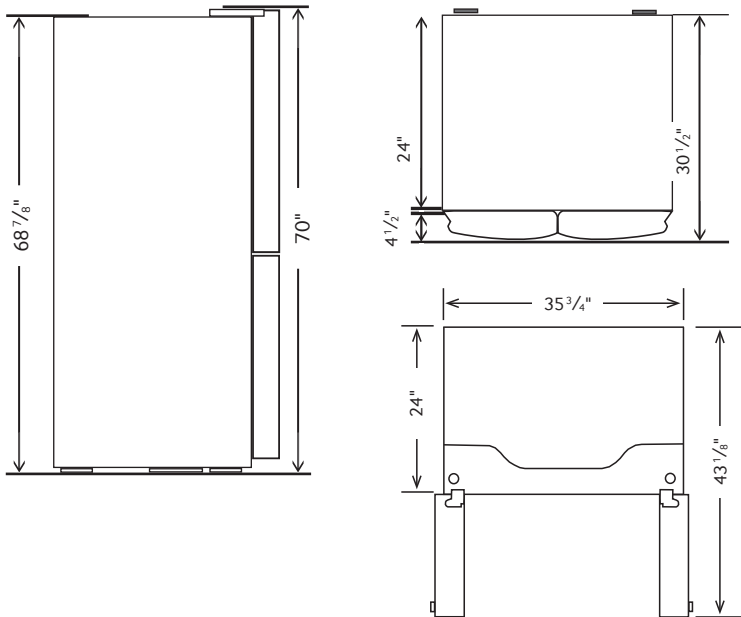

Rating

ENERGY STAR®-rated:
633 kWh/yr

Counter-Depth, 4-Door Refrigerator

22.6 cu. ft. Capacity

RF23M8960S4

Dimensions

Installation Specifications

1. Measure the height, width and depth of the opening, making sure to include baseboards, molding tile, countertop overhang, etc. Check to be sure there is enough room to open the door (consider walls, islands or other obstacles when measuring).
2. Refer to illustration below to determine dimensions.
3. Allow 2.5" of clearance on hinge side of refrigerator when installing next to a wall where handle may make contact.
4. Allow 1" minimum clearance at rear for proper air circulation and water/electrical connections. Allow a $\frac{3}{8}$ " minimum clearance at sides and top for ease of installation.
5. Ensure each door and entryway in the home is wide enough for the refrigerator to be moved through easily.

For optimal usage and to be able to open refrigerator doors completely, do not install next to a wall.

Please note: The following dimension and cutout information is for planning purposes only. For complete installation details, consult manual packed with product, or download manual online at samsung.com.

Total Capacity: 22.6 cu. ft.

Refrigerator: 12.9 cu. ft.

- Premium External Filtered Water and Ice Dispenser (Crushed or Cubed Ice)
- High-Efficiency LED Lighting
- 2 Crispers
- 5 Tempered Glass Shelves
 - 1 Slide-In
 - 1 Foldable Half
 - 2 Fixed
 - 1 Full Width Metal Shelf on Crisper
- 7 Door Bins
 - Right Door: 3 Gallon Bins
 - Left Door: 4 Regular Bins

*Compressor, evaporator, condenser, drier and connecting tubing.

Product Dimensions & Weight

Dimensions (WxHxD with hinges, handles and doors): $35\frac{3}{4}$ " x 70 " x $30\frac{1}{2}$ "

Dimensions (WxHxD without hinges and door): $35\frac{3}{4}$ " x $68\frac{7}{8}$ " x 24 "